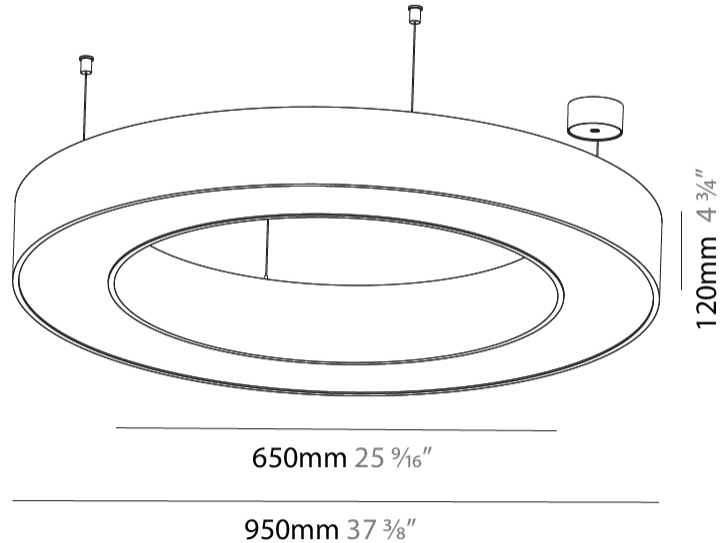

GENERAL

Series: Glorious
Subseries: Glorious
Brand: Prolight
Division: Architectural
Mounting Type: Suspension
Mounting Location: Ceiling
Subcategory: Ambient

PHYSICAL

Shape: Round
Diameter (mm): 950
Diameter (in): 37 ³/₈
Height (mm): 120
Height (in): 4 ³/₄
Max. Overall Height (mm): 2120
Max. Overall Height (in): 83 ⁷/₁₆
Light Distribution: Direct
Weight (kg): 9.172
Weight (lbs): 20.22
Diffuser: [PMMA - Opal or Micro-Prism](#)
Fixture Finish: [SSR / BKV / CWI / CRY / HAB / UFT / ITA / RUA / FTG / MYG / LOD / PUS / FRO / FUP / KIA / POP / BLS / SPG / MEY / GOH / GUM / CHC / COM / ABZ / JAG / OBR / MOS / ROR](#)
Fixture Material: Aluminum

ELECTRICAL

Lamp Type: LED (Zhaga Standard)
Input Wattage (W): 45
Total Output Wattage (W): 36 / 28.8 (3500K)
Dimming: [Non-Dimming / Phase Dimming (120Vac only) / 0-10V Dimming](#)
Driver Included: Yes
Driver Location: Integrated
Driver Type: Constant Current
Driver Class: Class 2
Input Voltage (V): 120 - 277
Constant Current (MA): 350 / 900 (3500K)

LED

Color Temperature (°K): [3000 / 3500 / 4000](#)
Max. Delivered Lumen (lm): 4150 / 4302 / 4390
CRI: >80 CRI
Efficiency (%): 65
Lamp Life (hrs): 50000

OPTICAL

RATINGS AND CERTIFICATIONS

Certified By: Certified for North American Standards
IP rating: IP20